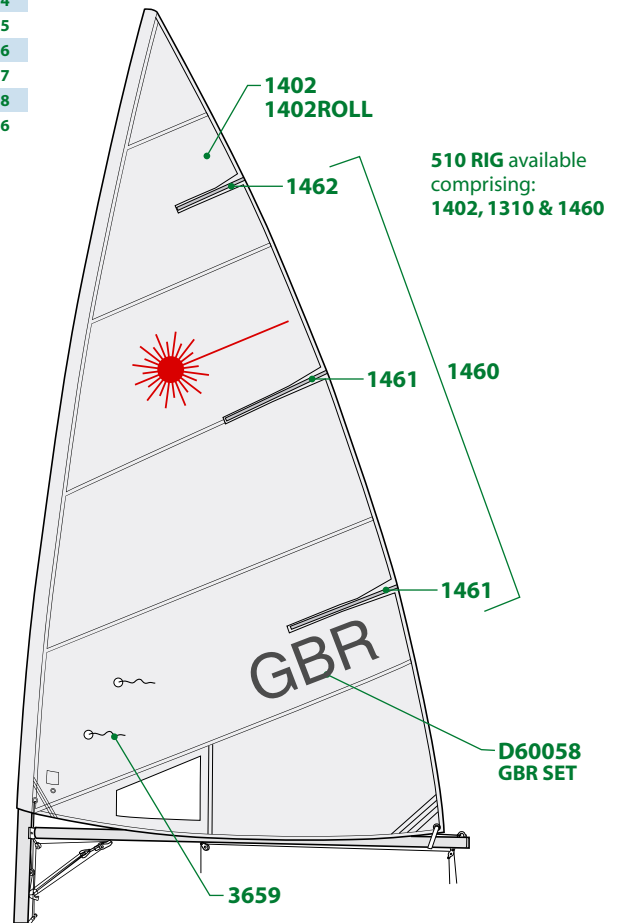

BOLD GREEN numbers = stock item
LIGHT RED numbers = special order item

IMPORTANT NOTICE: All diagrams, drawings and related information are the intellectual property of LaserPerformance. Any copying, distributing or other use without our prior written permission is strictly prohibited. © 2006 LaserPerformance.

SAIL NUMBERS

STD & RADIAL			4.7		
Sail No.	Black	Red	Sail No.	Black	Red
0	3410F	3400F	0	3460	3450
1	3411F	3401F	1	3461	3451
2	3412F	3402F	2	3462	3452
3	3413F	3403F	3	3463	3453
4	3414F	3404F	4	3464	3454
5	3415F	3405F	5	3465	3455
6	3416F	3406F	6	3466	3456
7	3417F	3407F	7	3467	3457
8	3418F	3408F	8	3468	3458
9	3416F	3406F	9	3466	3456

BOLD GREEN numbers = stock item
LIGHT RED numbers = special order item

510 RIG available comprising: 1402, 1310 & 1460

RADIAL RIG available comprising: 1408, 1320 & 1460

4.7 RIG available comprising: 1412, 1330 & 1460

BOLD GREEN numbers = stock item
LIGHT RED numbers = special order item

BOLD GREEN numbers = stock item
LIGHT RED numbers = special order item

BOLD GREEN numbers = stock item
LIGHT RED numbers = special order item