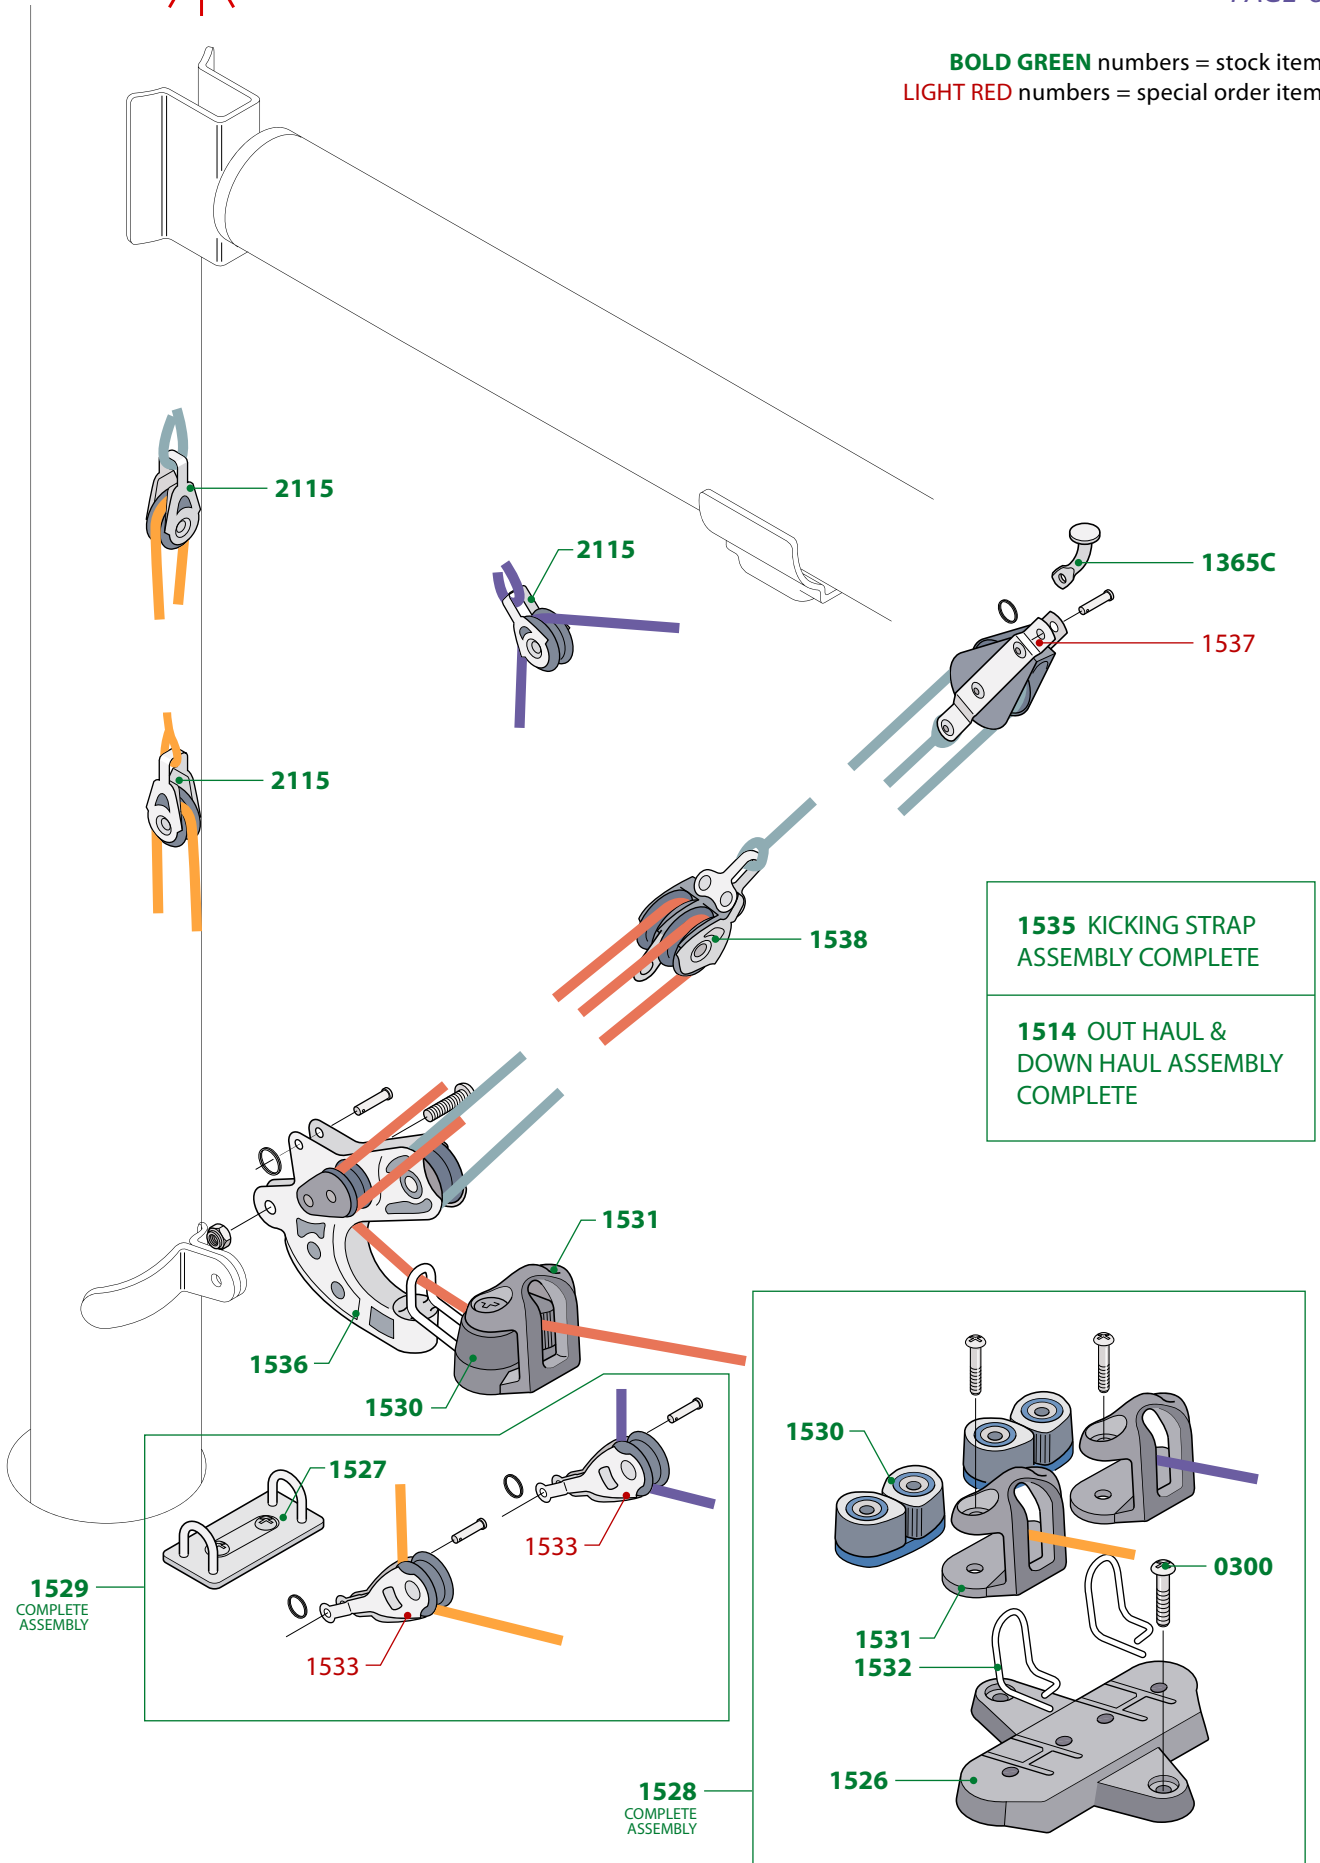

BOLD GREEN numbers = stock item
LIGHT RED numbers = special order item

510 RIG available comprising: 1402, 1310 & 1460

RADIAL RIG available comprising: 1408, 1320 & 1460

4.7 RIG available comprising: 1412, 1330 & 1460

BOLD GREEN numbers = stock item
LIGHT RED numbers = special order item

BOLD GREEN numbers = stock item
LIGHT RED numbers = special order item

BOLD GREEN numbers = stock item
LIGHT RED numbers = special order item