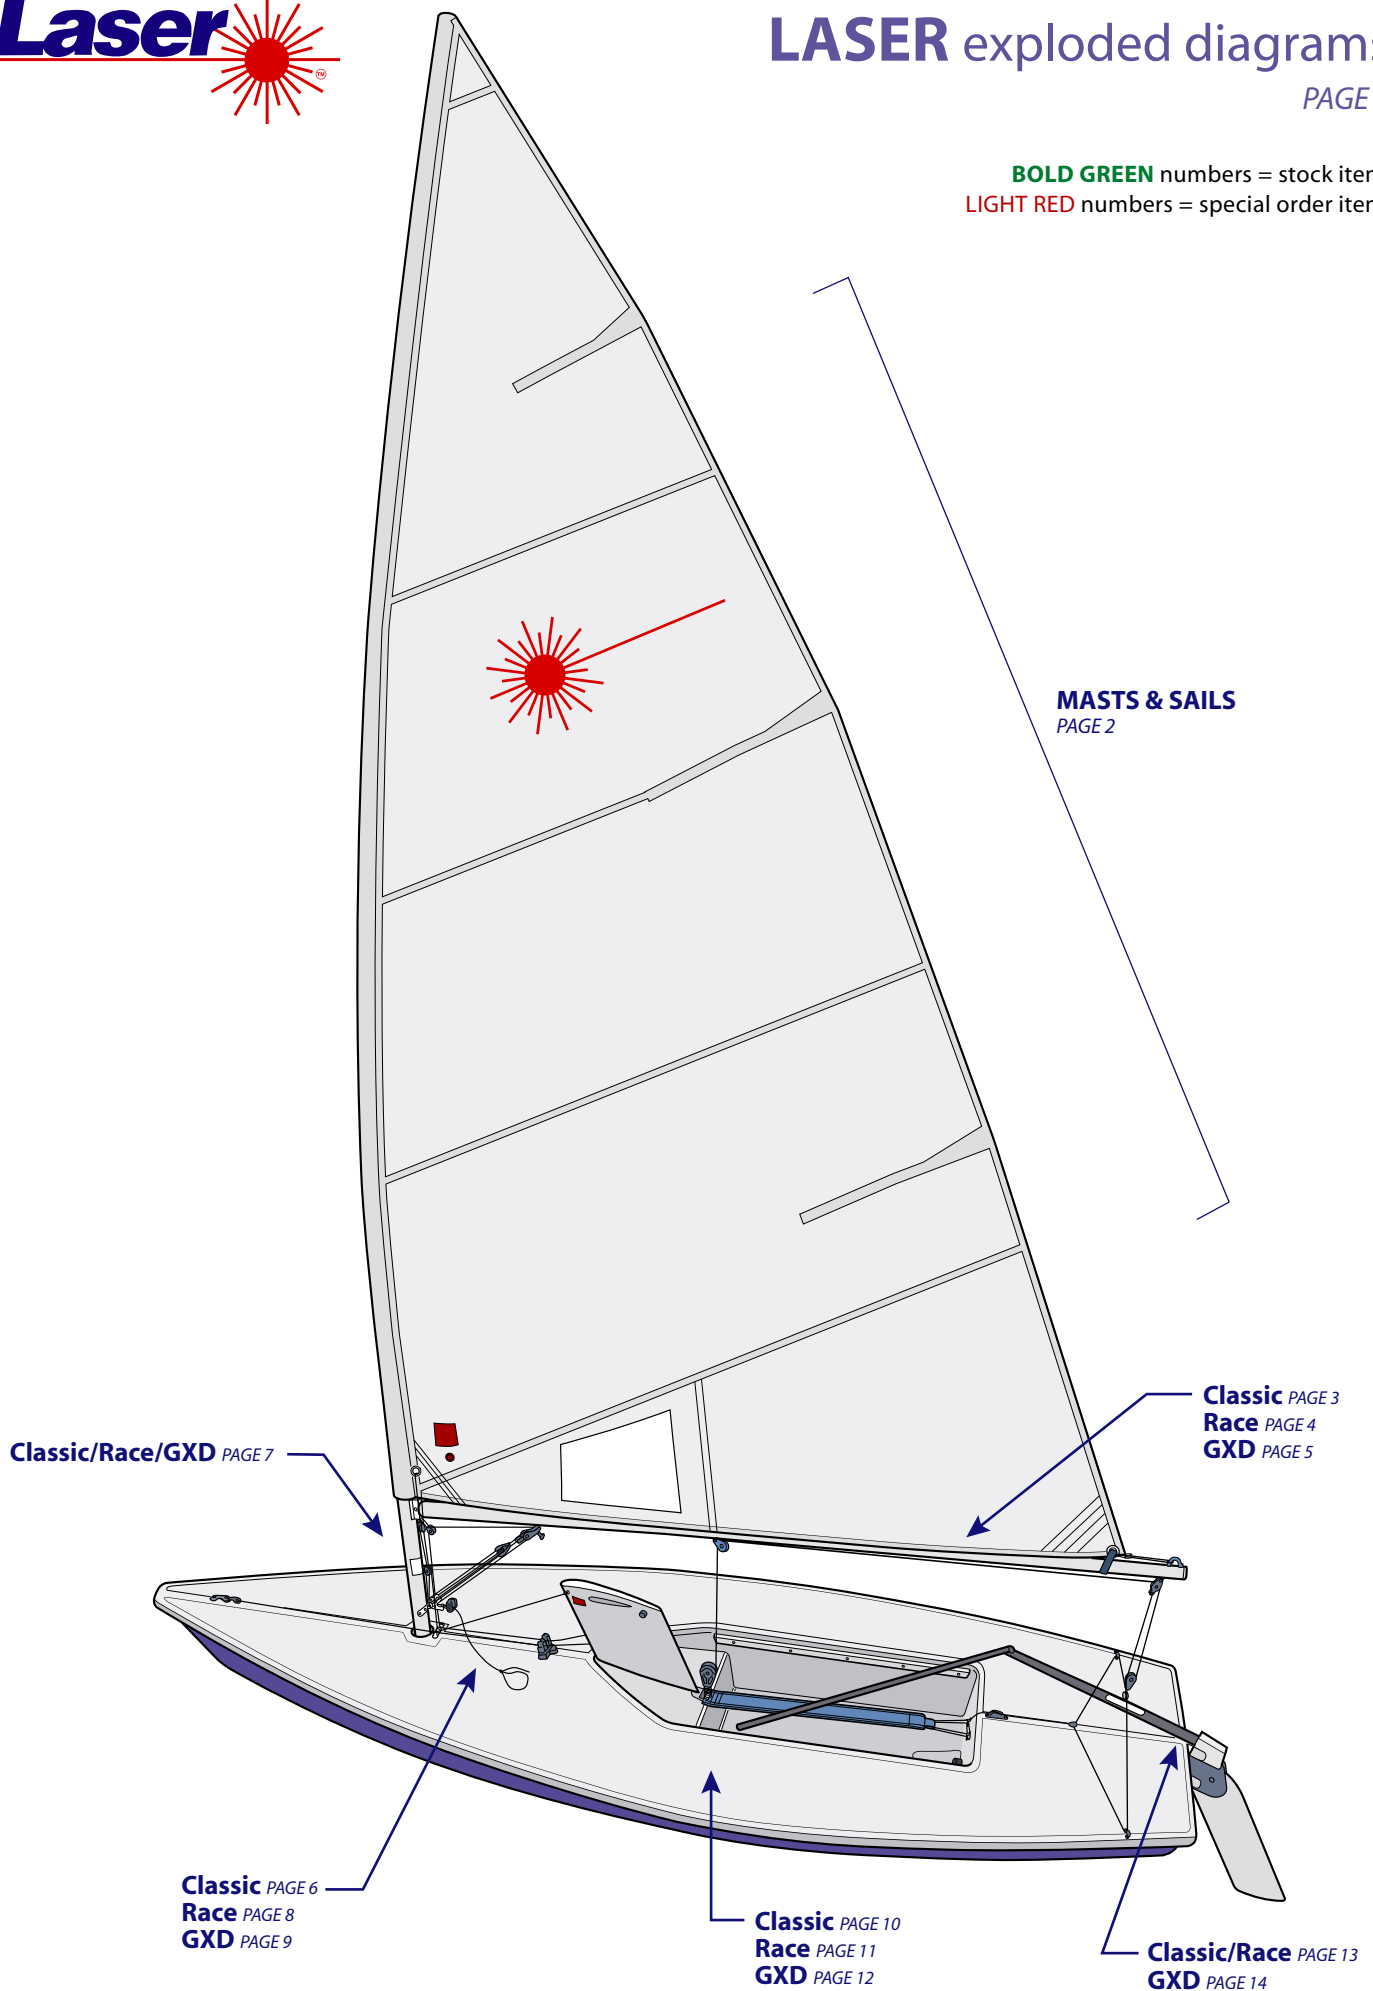

BOLD GREEN numbers = stock item
LIGHT RED numbers = special order item

IMPORTANT NOTICE: All diagrams, drawings and related information are the intellectual property of LaserPerformance. Any copying, distributing or other use without our prior written permission is strictly prohibited. © 2006 LaserPerformance.

SAIL NUMBERS

STD & RADIAL			4.7		
Sail No.	Black	Red	Sail No.	Black	Red
0	3410F	3400F	0	3460	3450
1	3411F	3401F	1	3461	3451
2	3412F	3402F	2	3462	3452
3	3413F	3403F	3	3463	3453
4	3414F	3404F	4	3464	3454
5	3415F	3405F	5	3465	3455
6	3416F	3406F	6	3466	3456
7	3417F	3407F	7	3467	3457
8	3418F	3408F	8	3468	3458
9	3416F	3406F	9	3466	3456