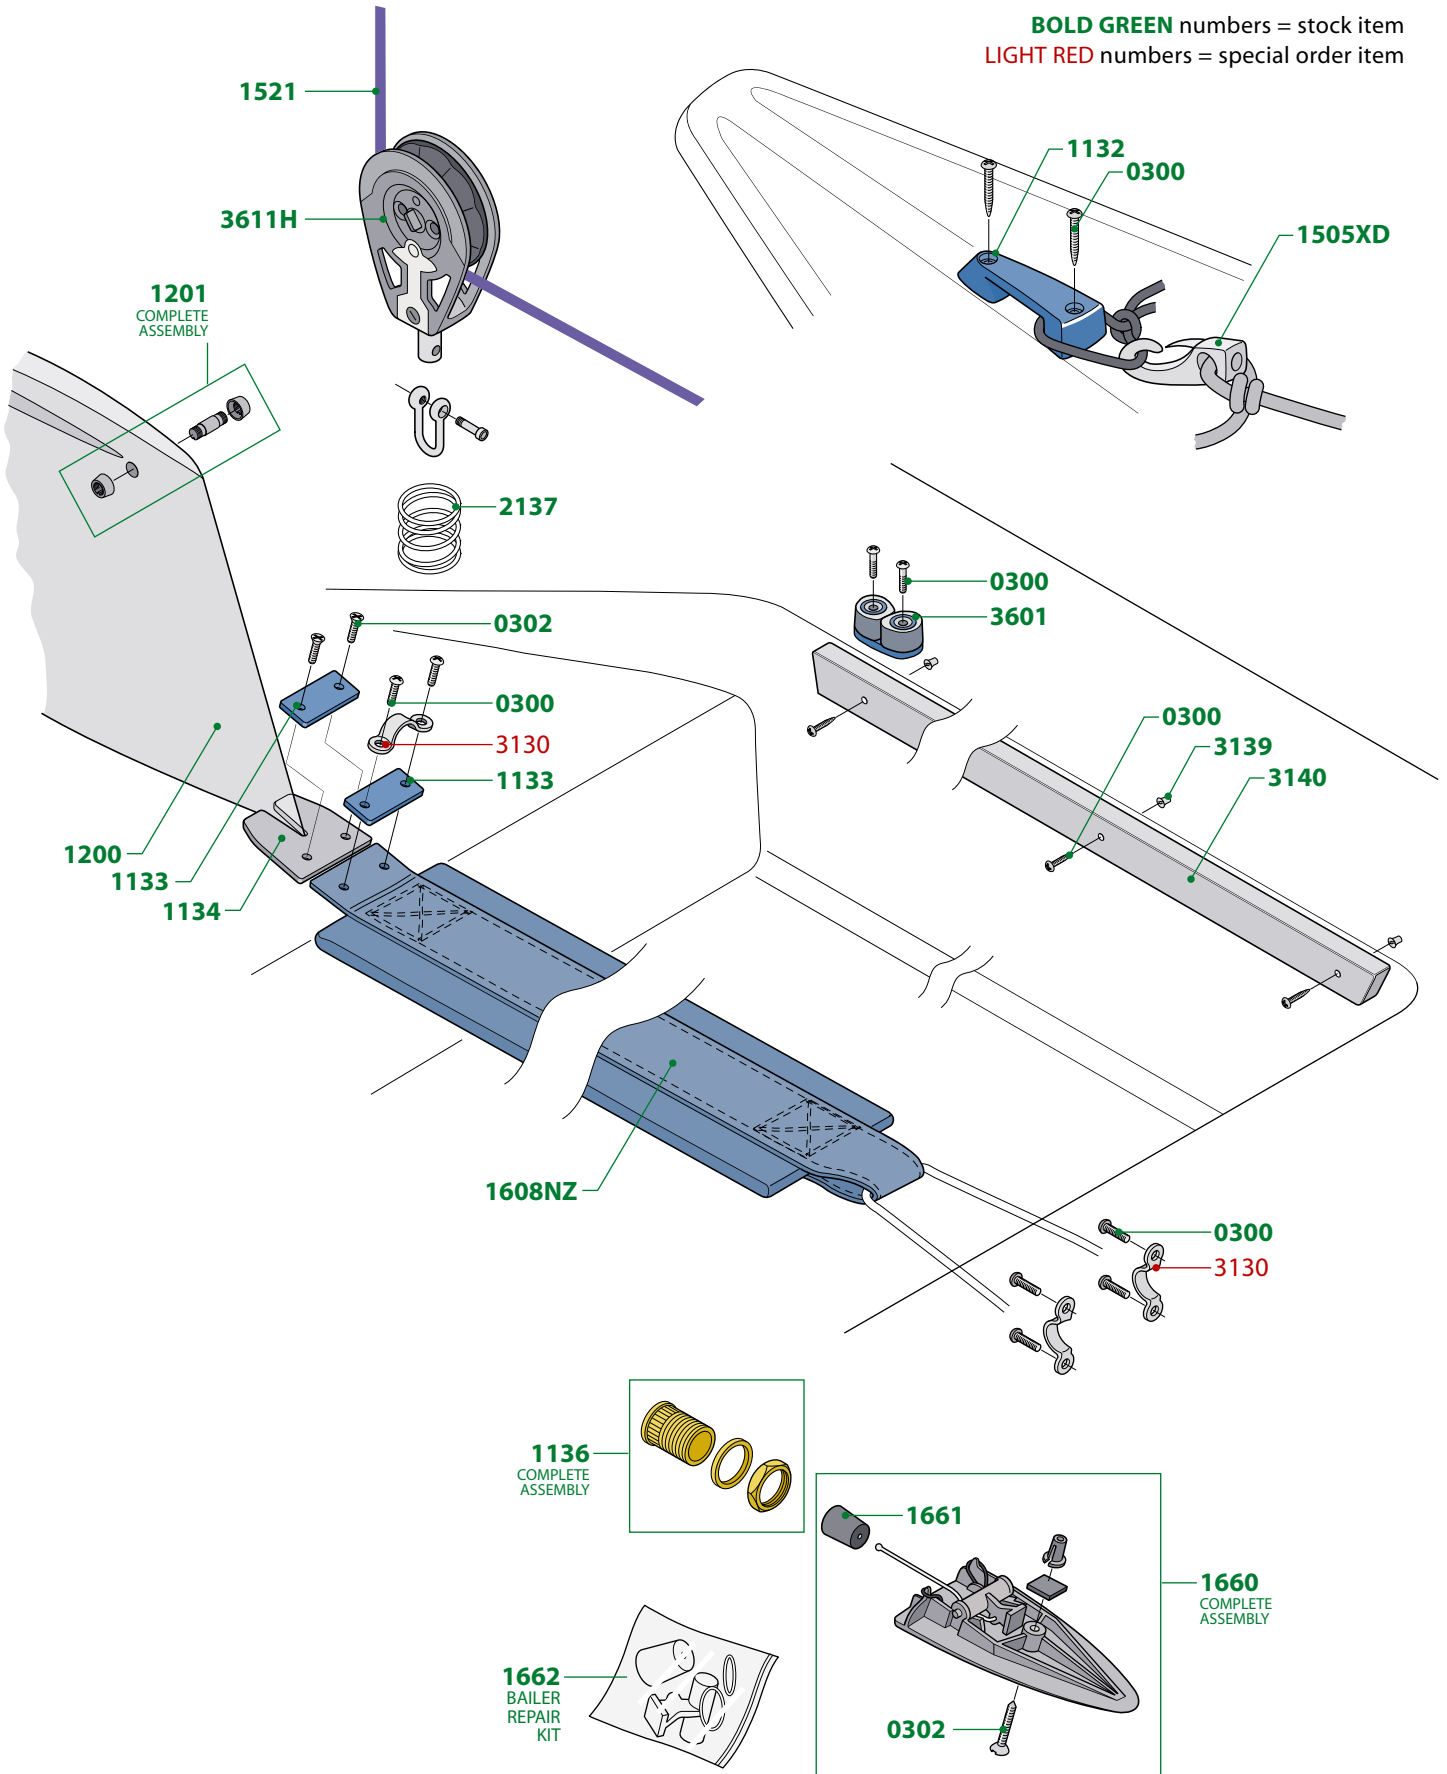

BOLD GREEN numbers = stock item
LIGHT RED numbers = special order item