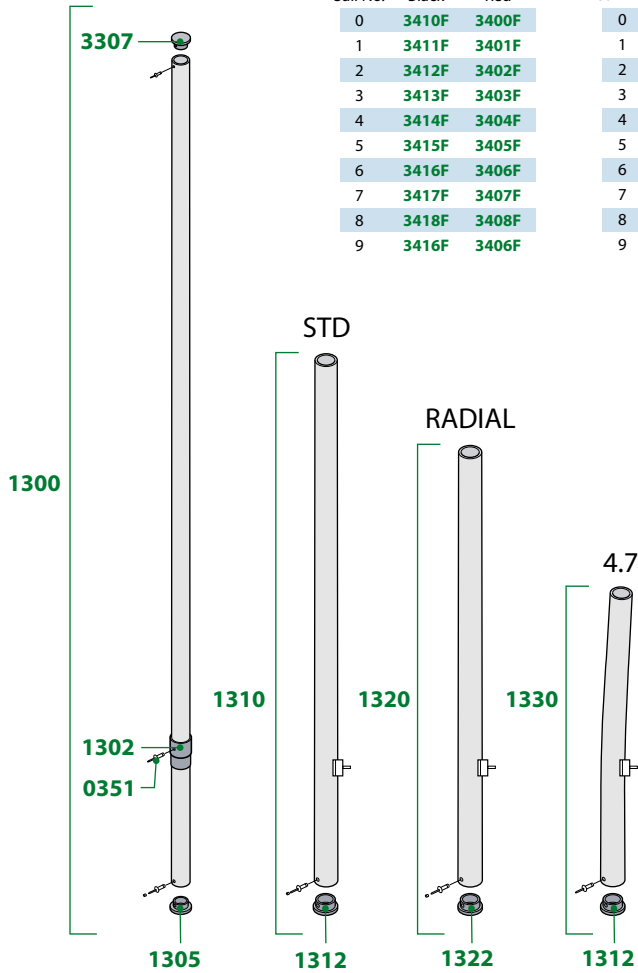

BOLD GREEN numbers = stock item
LIGHT RED numbers = special order item

IMPORTANT NOTICE: All diagrams, drawings and related information are the intellectual property of LaserPerformance. Any copying, distributing or other use without our prior written permission is strictly prohibited. © 2006 LaserPerformance.

SAIL NUMBERS

STD & RADIAL			4.7		
Sail No.	Black	Red	Sail No.	Black	Red
0	3410F	3400F	0	3460	3450
1	3411F	3401F	1	3461	3451
2	3412F	3402F	2	3462	3452
3	3413F	3403F	3	3463	3453
4	3414F	3404F	4	3464	3454
5	3415F	3405F	5	3465	3455
6	3416F	3406F	6	3466	3456
7	3417F	3407F	7	3467	3457
8	3418F	3408F	8	3468	3458
9	3416F	3406F	9	3466	3456

BOLD GREEN numbers = stock item
LIGHT RED numbers = special order item

510 RIG available comprising: 1402, 1310 & 1460

RADIAL RIG available comprising: 1408, 1320 & 1460

4.7 RIG available comprising: 1412, 1330 & 1460