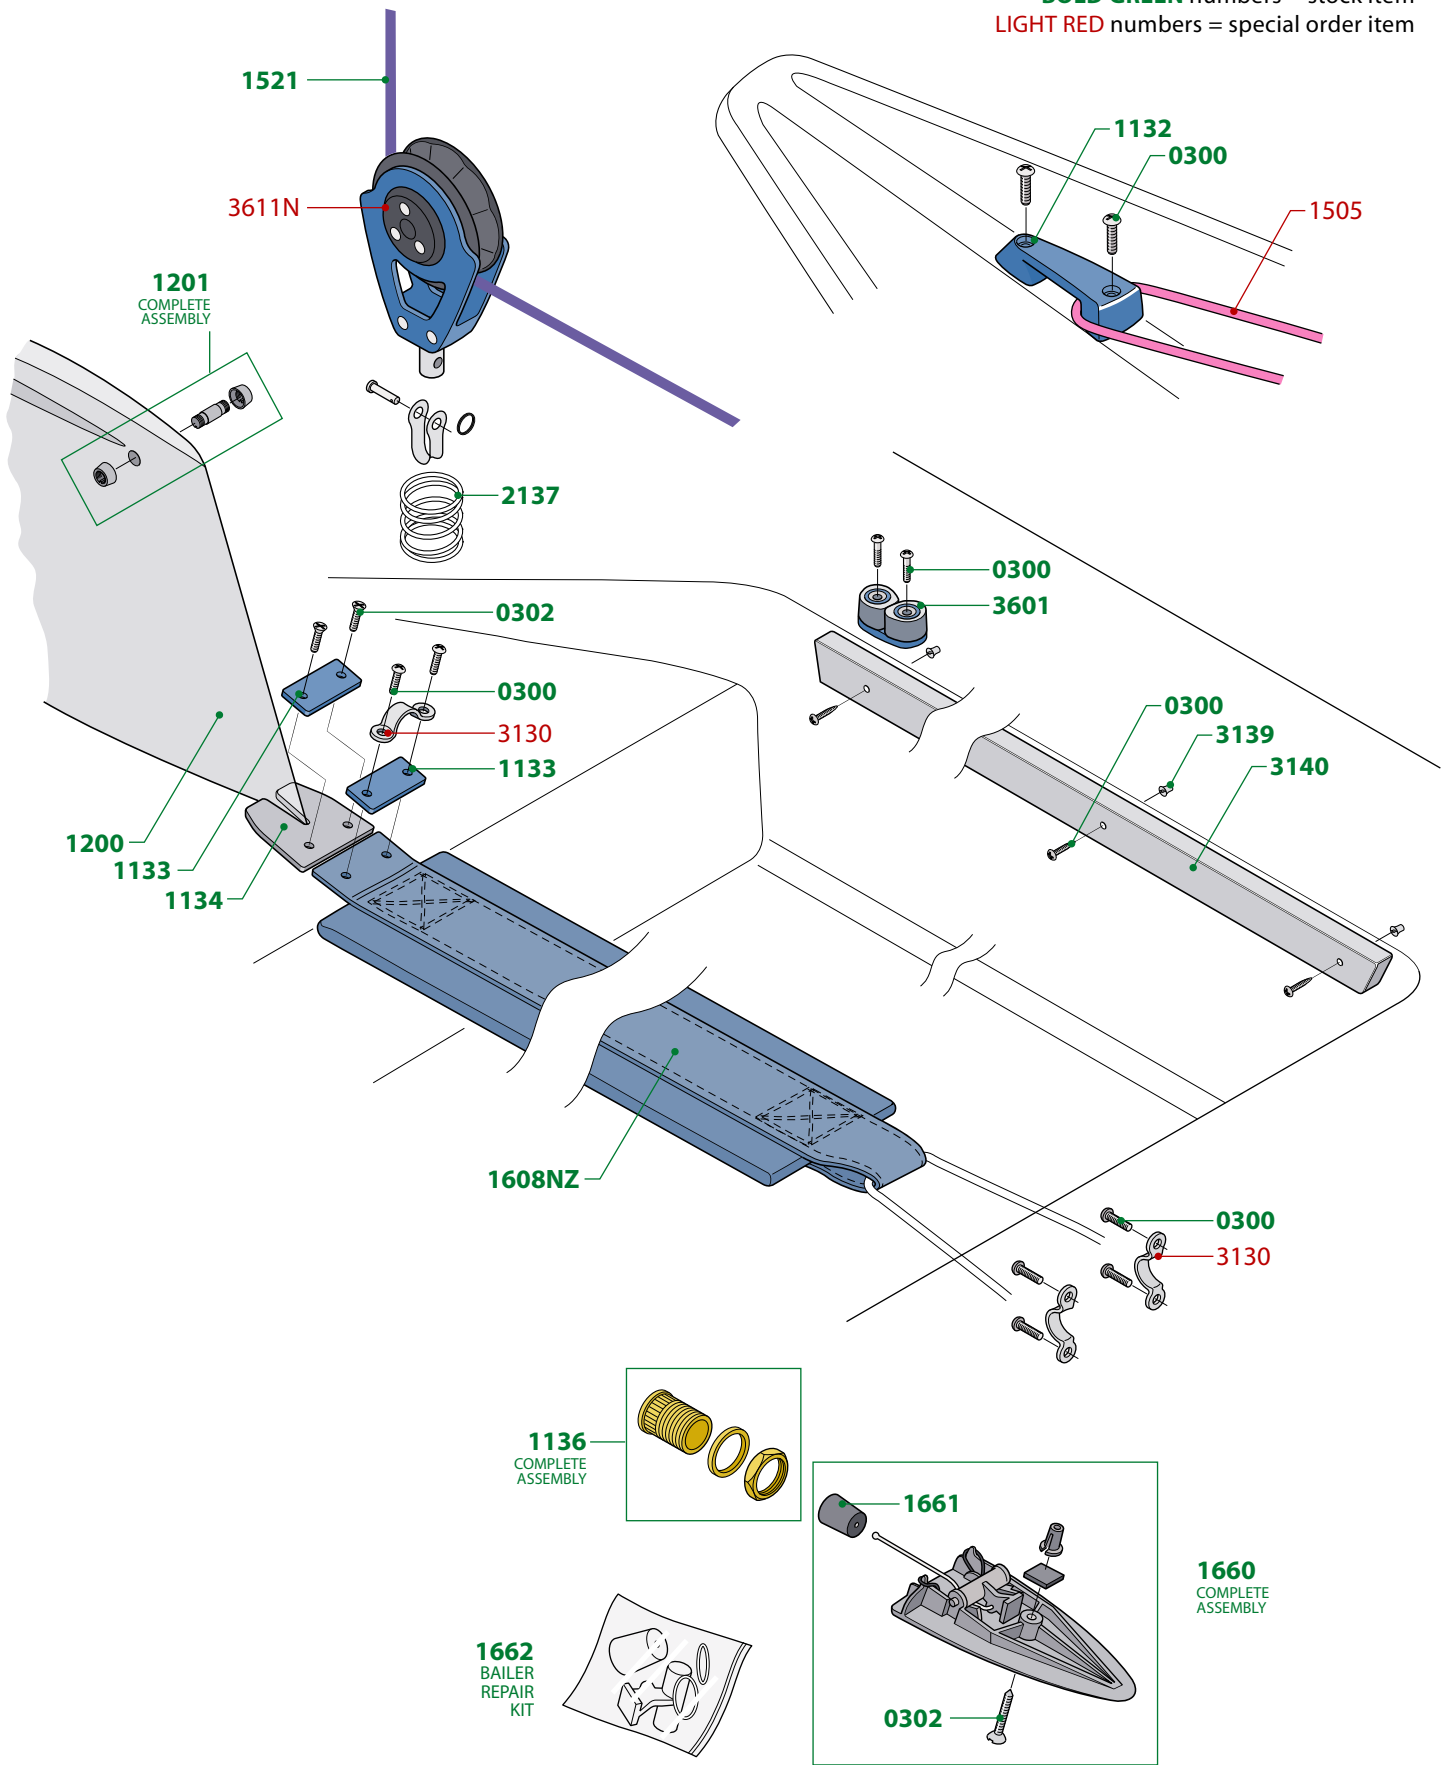

BOLD GREEN numbers = stock item
LIGHT RED numbers = special order item