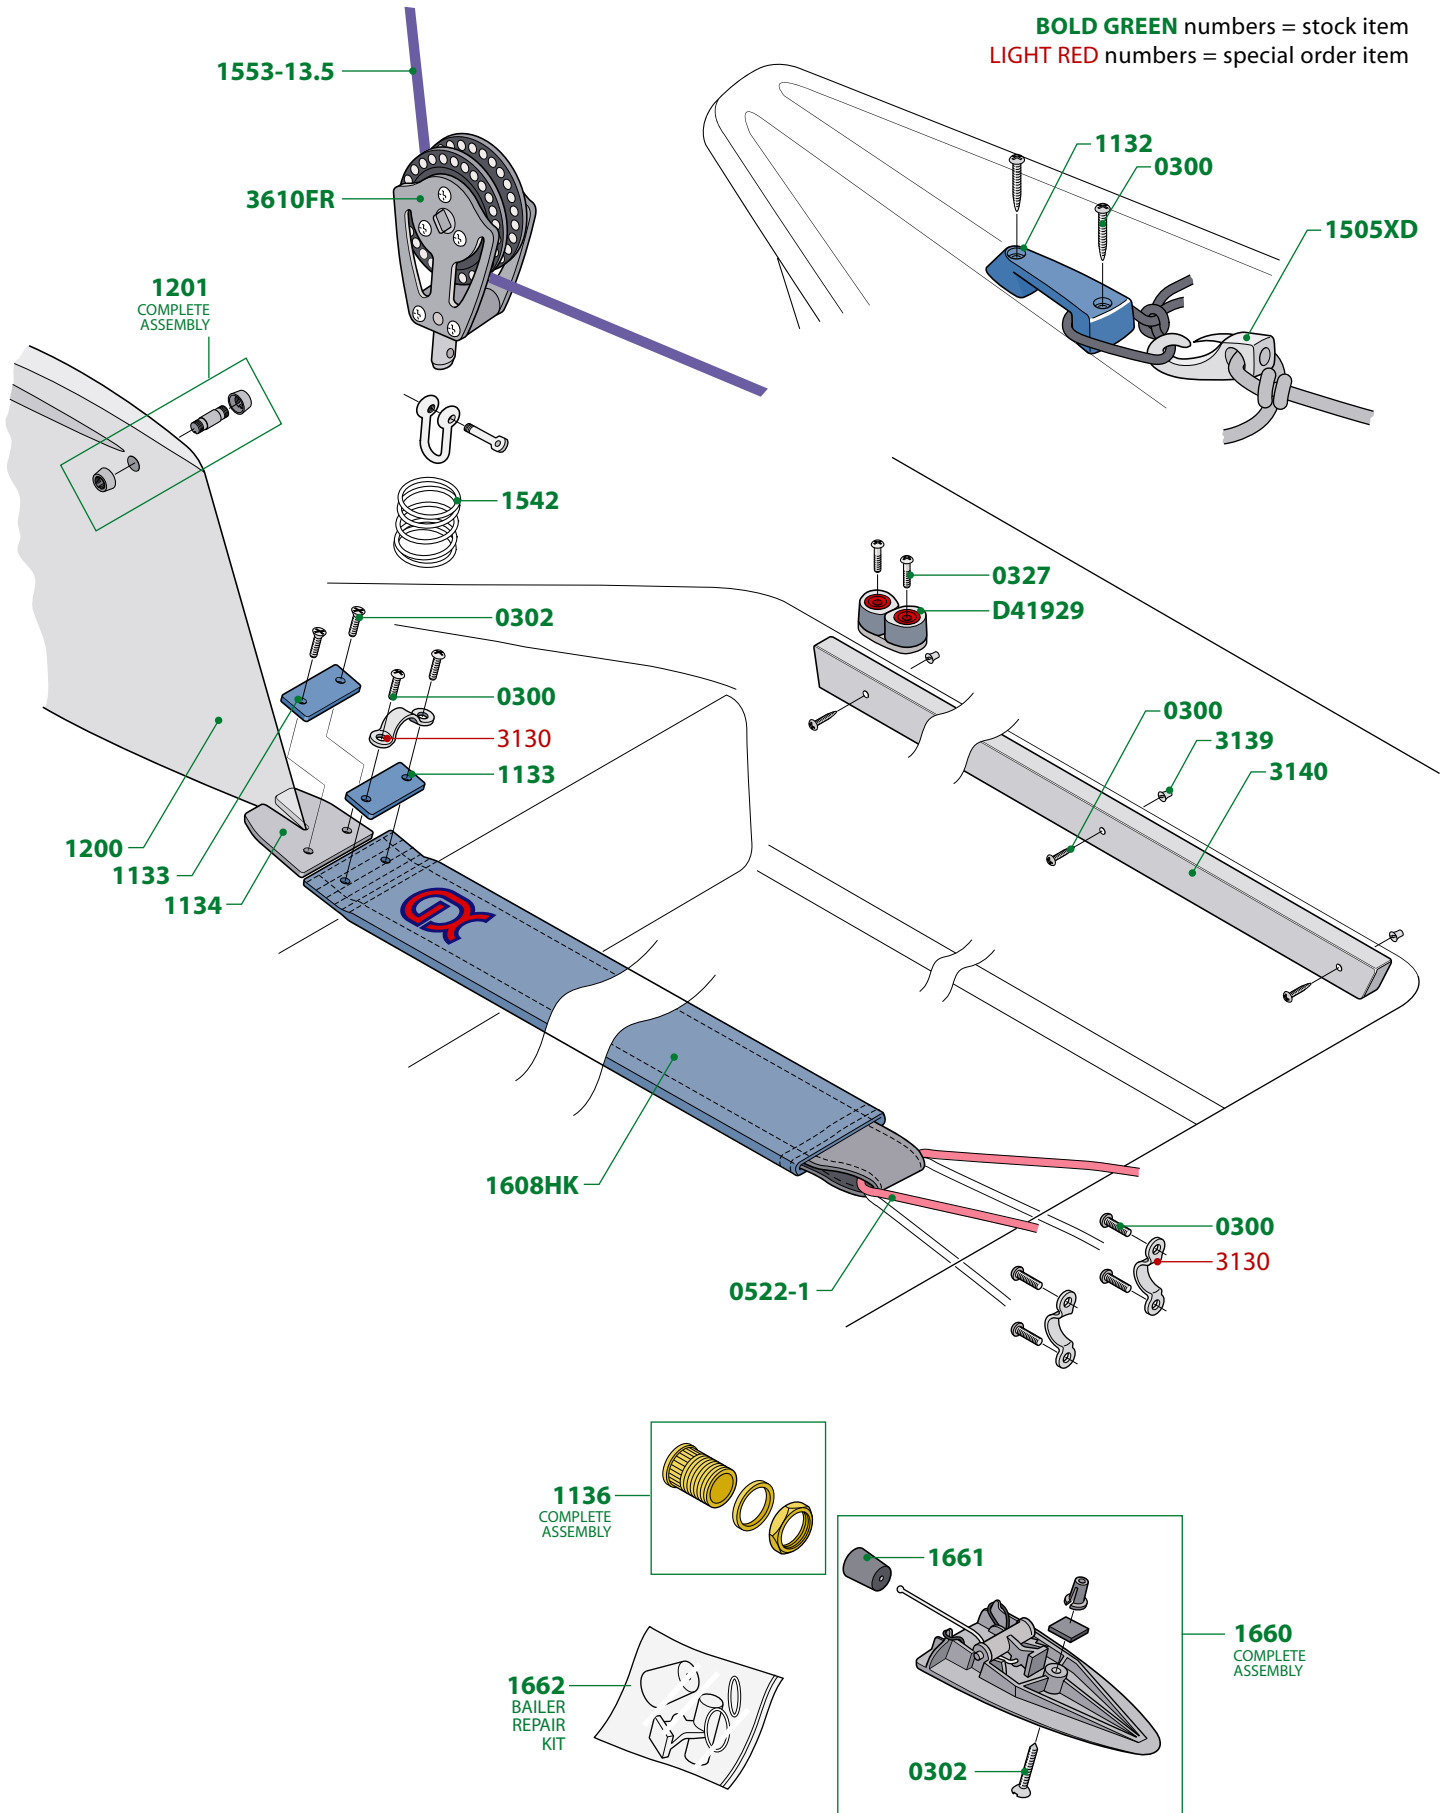

BOLD GREEN numbers = stock item
LIGHT RED numbers = special order item