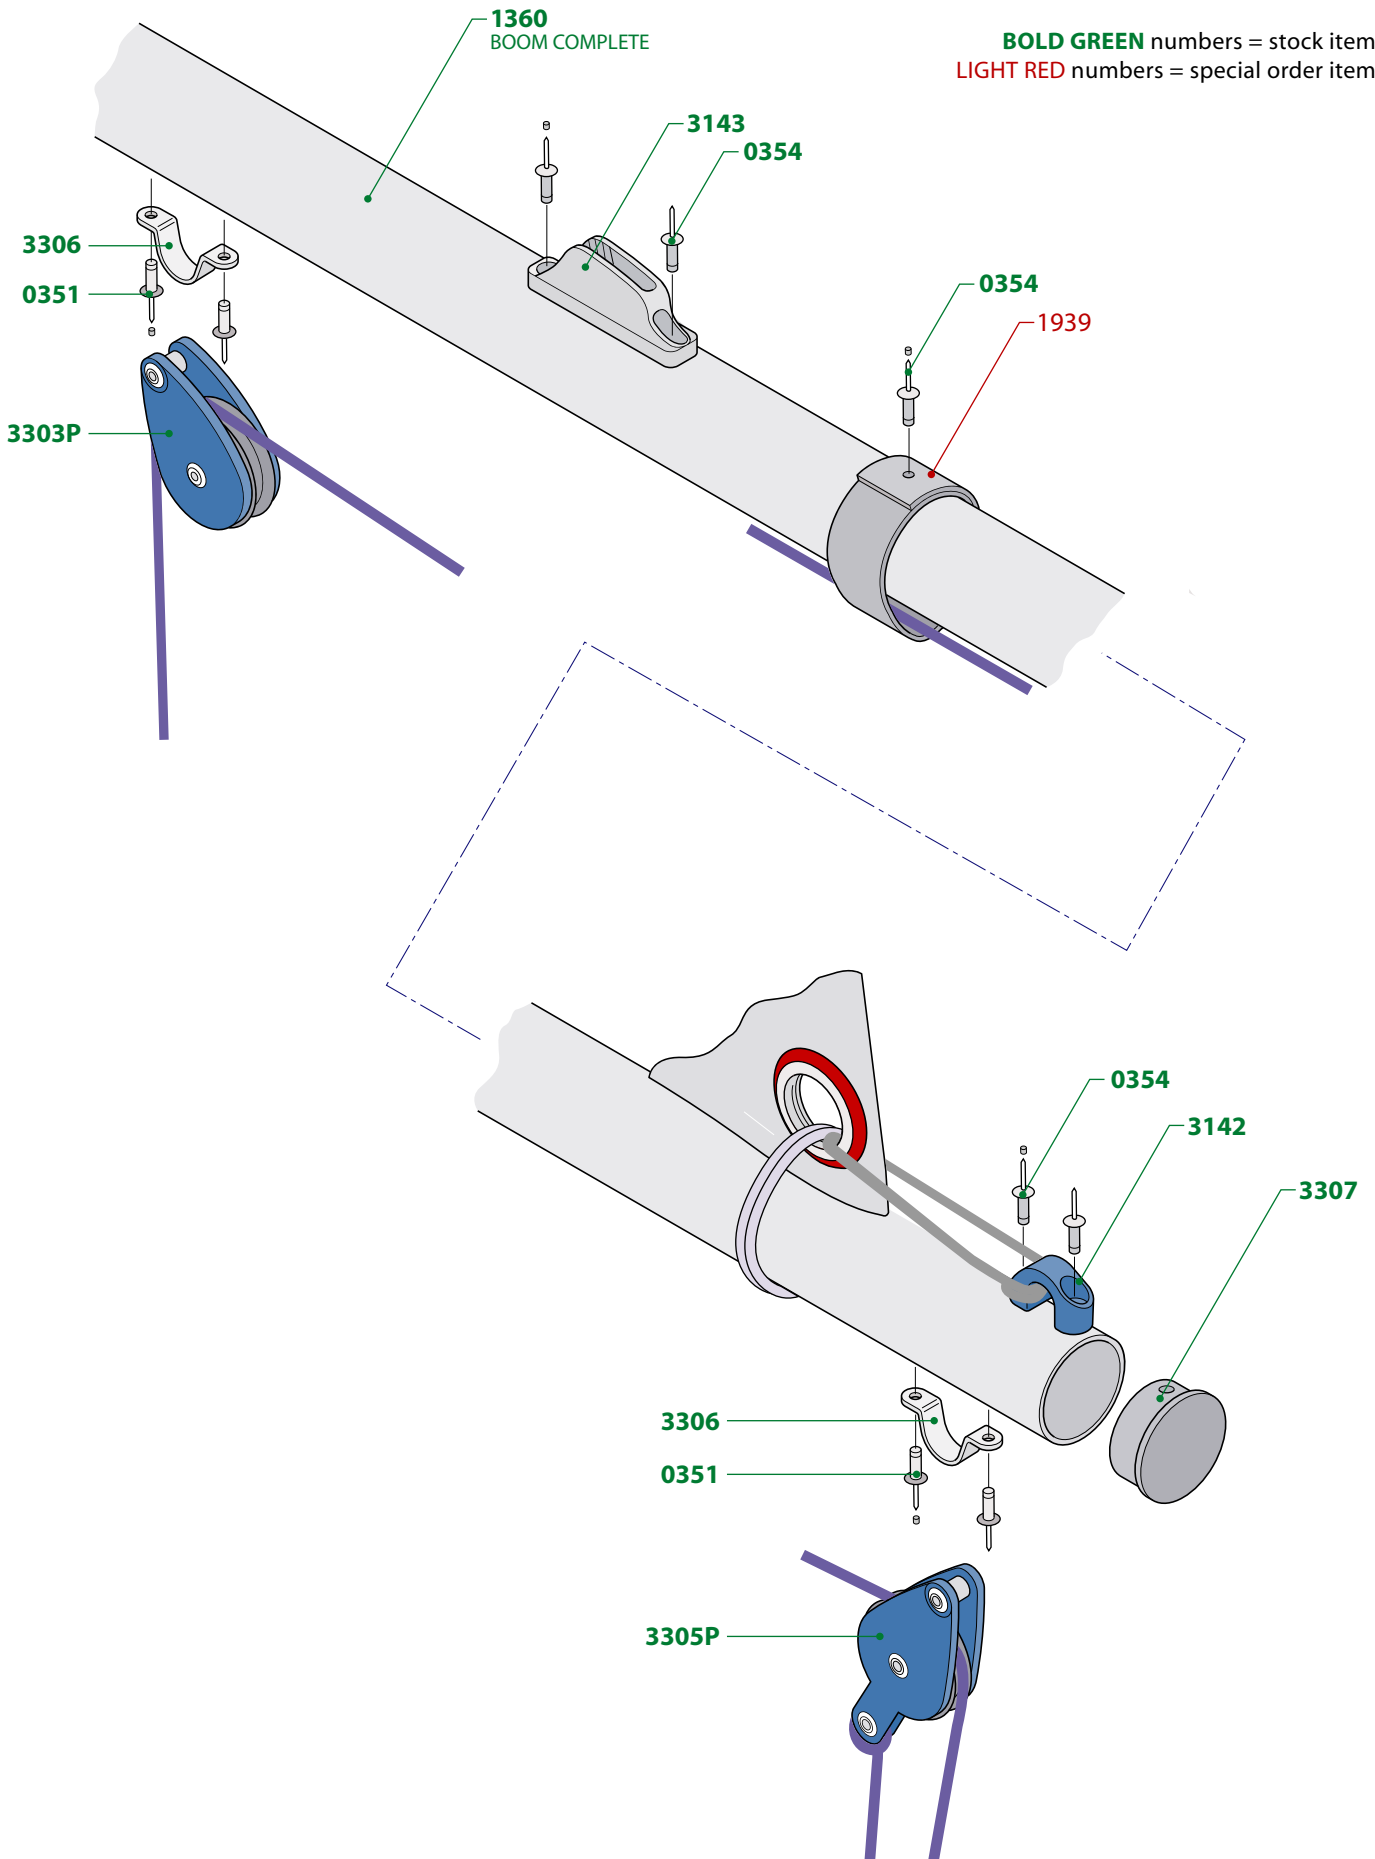

BOLD GREEN numbers = stock item
LIGHT RED numbers = special order item