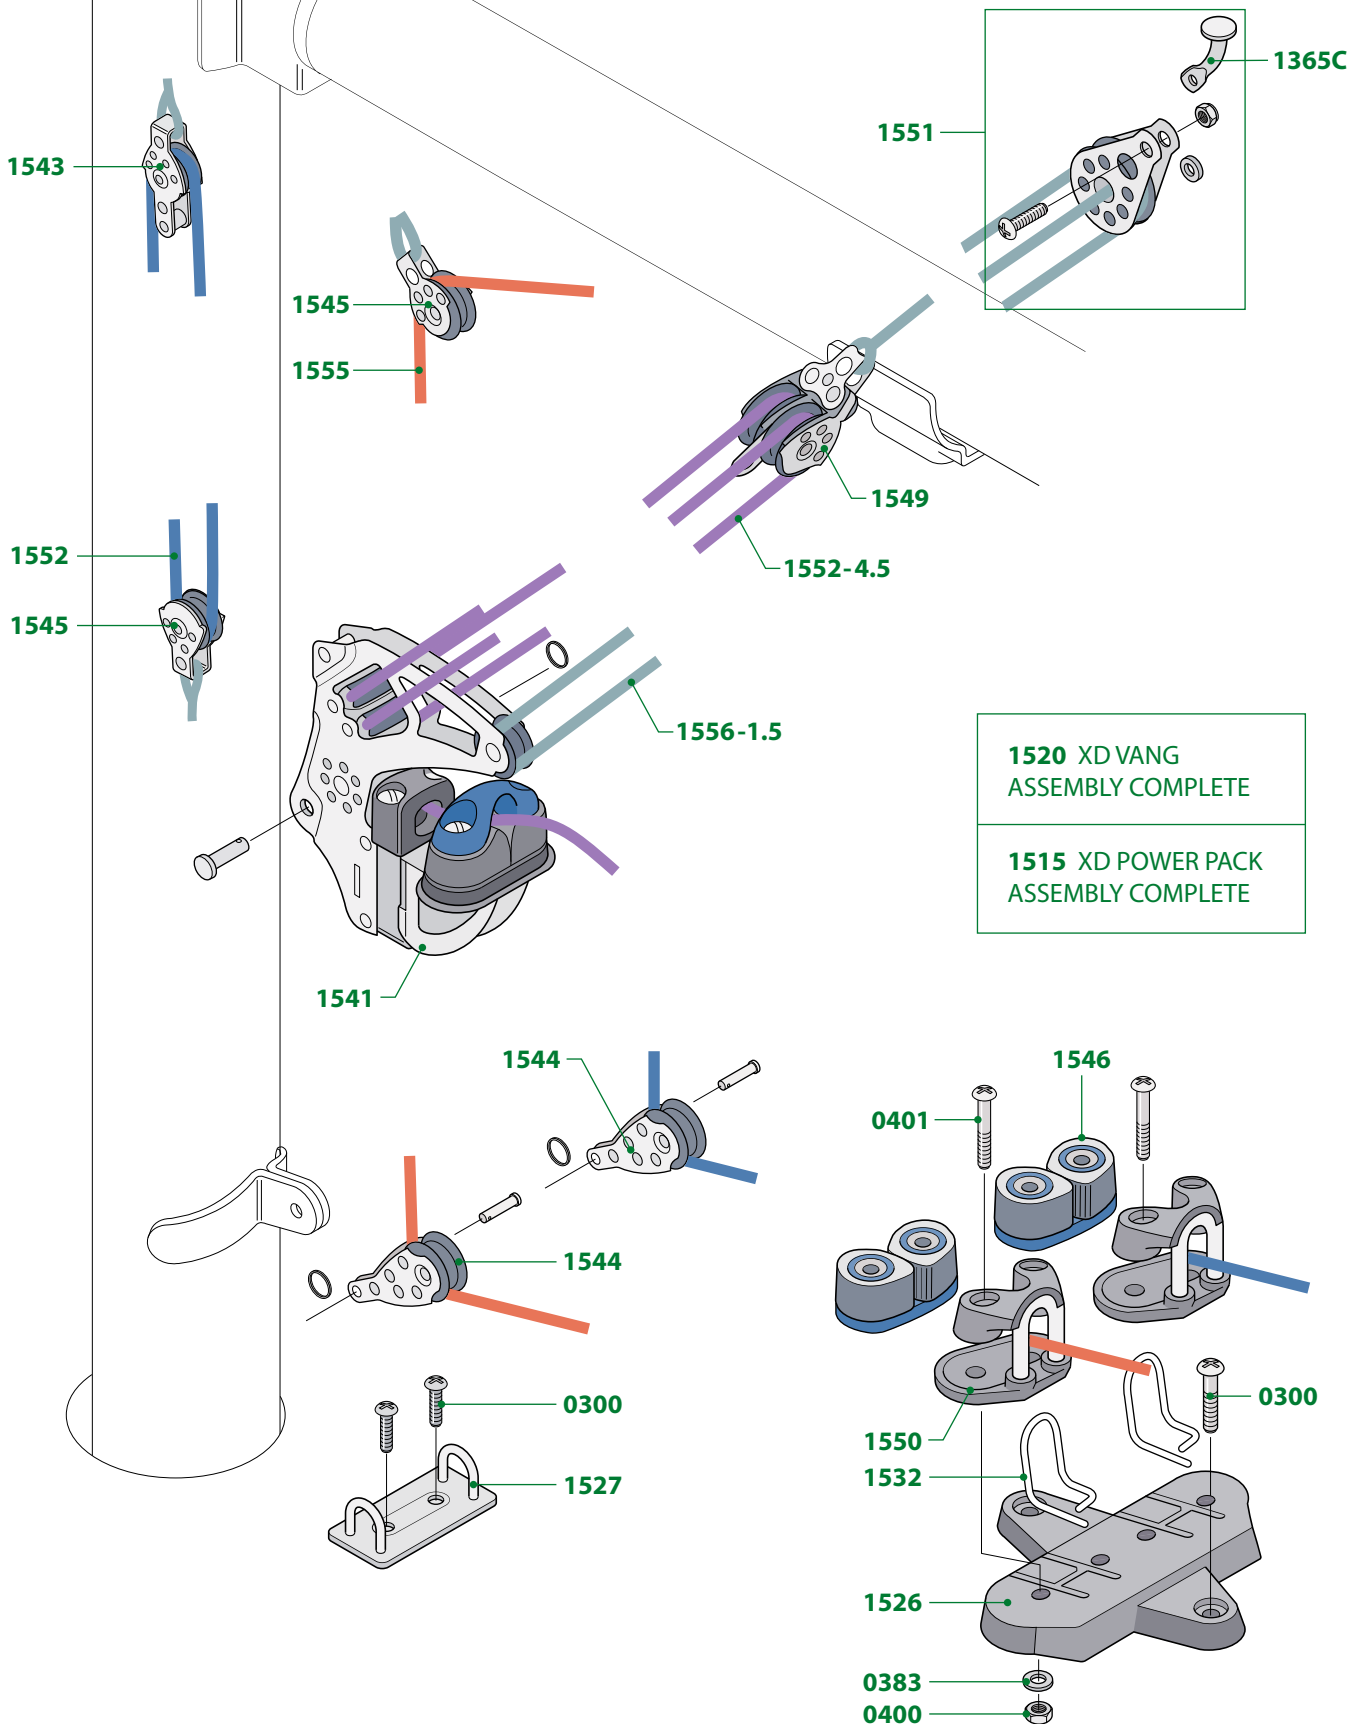

BOLD GREEN numbers = stock item
LIGHT RED numbers = special order item

510 RIG available comprising: 1402, 1310 & 1460

RADIAL RIG available comprising: 1408, 1320 & 1460

4.7 RIG available comprising: 1412, 1330 & 1460

BOLD GREEN numbers = stock item
LIGHT RED numbers = special order item

BOLD GREEN numbers = stock item
LIGHT RED numbers = special order item

BOLD GREEN numbers = stock item
LIGHT RED numbers = special order item