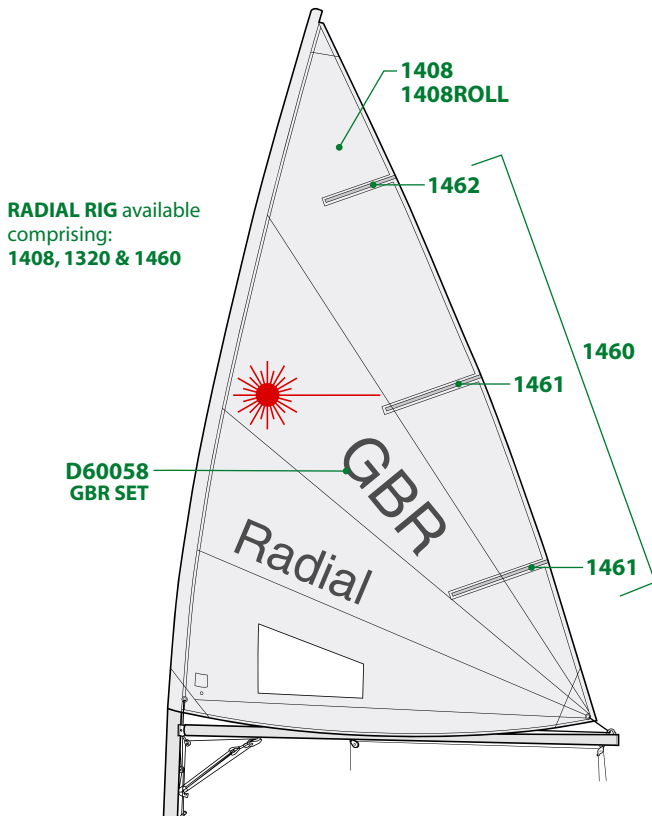

BOLD GREEN numbers = stock item
LIGHT RED numbers = special order item

IMPORTANT NOTICE: All diagrams, drawings and related information are the intellectual property of LaserPerformance. Any copying, distributing or other use without our prior written permission is strictly prohibited. © 2006 LaserPerformance.

SAIL NUMBERS

STD & RADIAL			4.7		
Sail No.	Black	Red	Sail No.	Black	Red
0	3410F	3400F	0	3460	3450
1	3411F	3401F	1	3461	3451
2	3412F	3402F	2	3462	3452
3	3413F	3403F	3	3463	3453
4	3414F	3404F	4	3464	3454
5	3415F	3405F	5	3465	3455
6	3416F	3406F	6	3466	3456
7	3417F	3407F	7	3467	3457
8	3418F	3408F	8	3468	3458
9	3416F	3406F	9	3466	3456

BOLD GREEN numbers = stock item
LIGHT RED numbers = special order item

510 RIG available comprising: 1402, 1310 & 1460

RADIAL RIG available comprising: 1408, 1320 & 1460

4.7 RIG available comprising: 1412, 1330 & 1460

BOLD GREEN numbers = stock item
LIGHT RED numbers = special order item

BOLD GREEN numbers = stock item
LIGHT RED numbers = special order item

BOLD GREEN numbers = stock item
LIGHT RED numbers = special order item