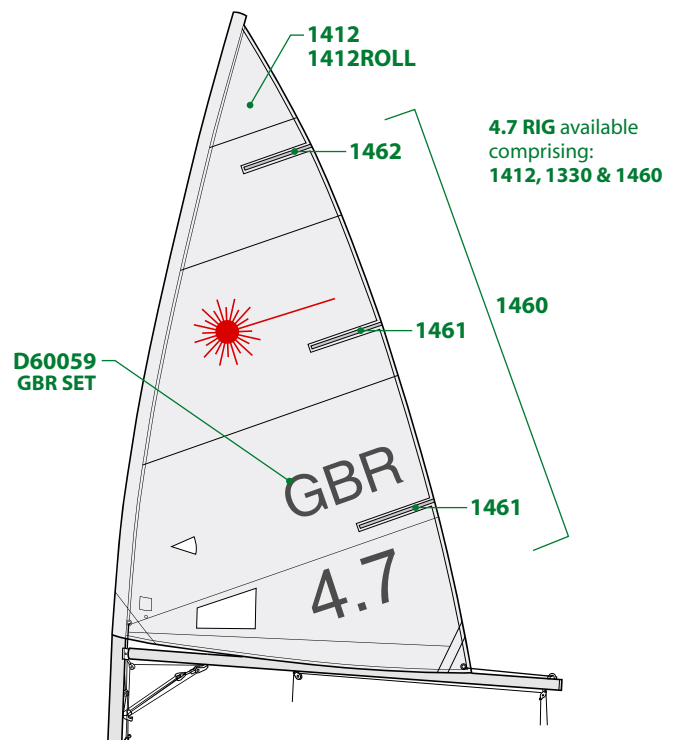

BOLD GREEN numbers = stock item
LIGHT RED numbers = special order item

IMPORTANT NOTICE: All diagrams, drawings and related information are the intellectual property of LaserPerformance. Any copying, distributing or other use without our prior written permission is strictly prohibited. © 2006 LaserPerformance.

SAIL NUMBERS

STD & RADIAL			4.7		
Sail No.	Black	Red	Sail No.	Black	Red
0	3410F	3400F	0	3460	3450
1	3411F	3401F	1	3461	3451
2	3412F	3402F	2	3462	3452
3	3413F	3403F	3	3463	3453
4	3414F	3404F	4	3464	3454
5	3415F	3405F	5	3465	3455
6	3416F	3406F	6	3466	3456
7	3417F	3407F	7	3467	3457
8	3418F	3408F	8	3468	3458
9	3416F	3406F	9	3466	3456

BOLD GREEN numbers = stock item
LIGHT RED numbers = special order item

510 RIG available comprising: 1402, 1310 & 1460

RADIAL RIG available comprising: 1408, 1320 & 1460

4.7 RIG available comprising: 1412, 1330 & 1460

BOLD GREEN numbers = stock item
LIGHT RED numbers = special order item

BOLD GREEN numbers = stock item
LIGHT RED numbers = special order item

BOLD GREEN numbers = stock item
LIGHT RED numbers = special order item