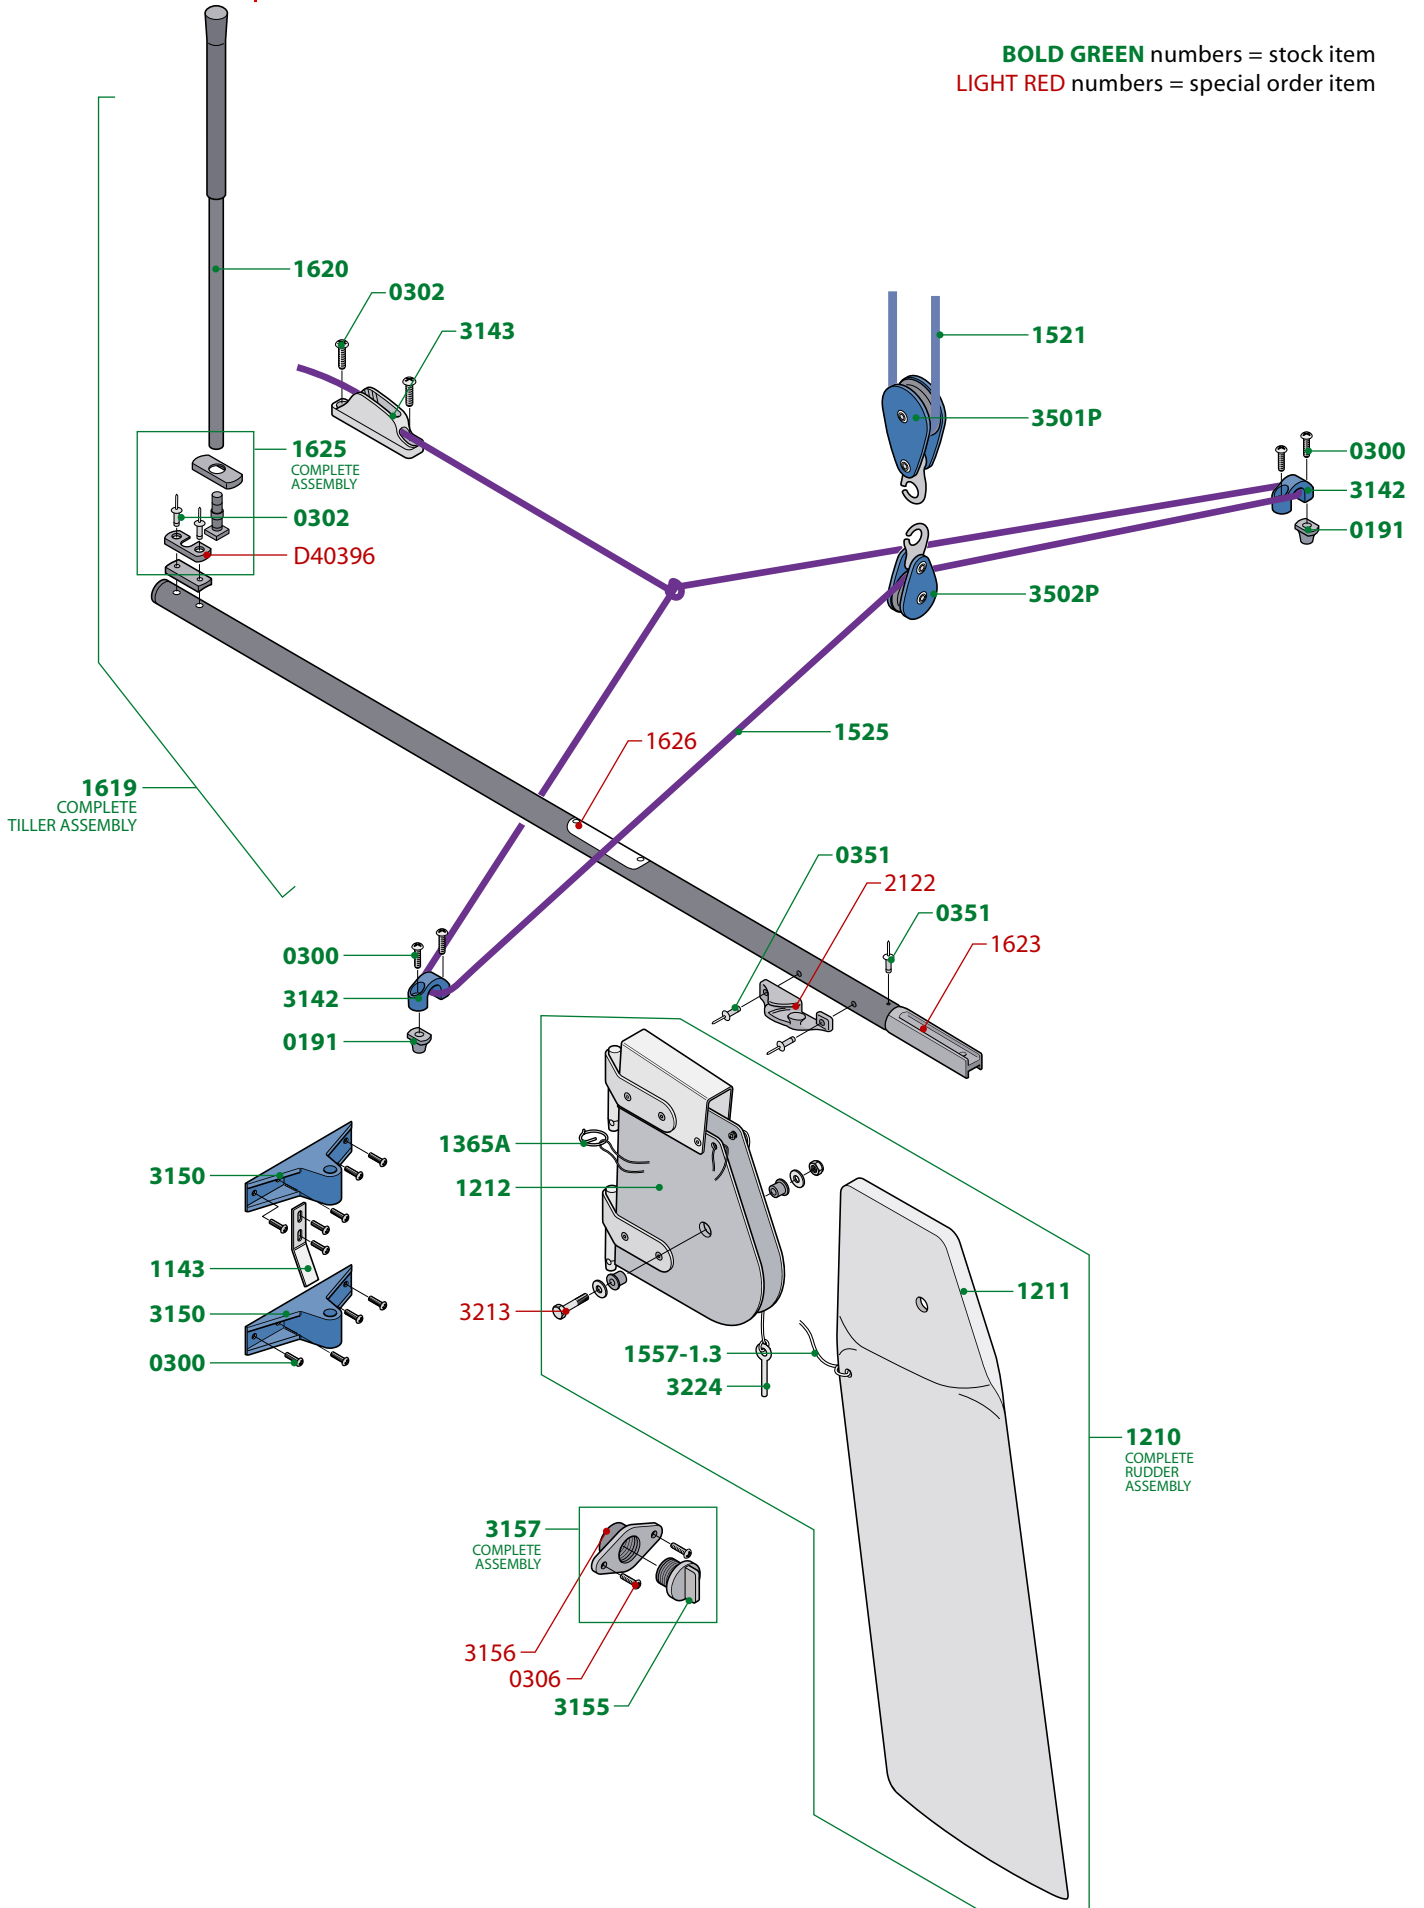

BOLD GREEN numbers = stock item
LIGHT RED numbers = special order item

510 RIG available comprising: 1402, 1310 & 1460

RADIAL RIG available comprising: 1408, 1320 & 1460

4.7 RIG available comprising: 1412, 1330 & 1460

BOLD GREEN numbers = stock item
LIGHT RED numbers = special order item

BOLD GREEN numbers = stock item
LIGHT RED numbers = special order item

BOLD GREEN numbers = stock item
LIGHT RED numbers = special order item