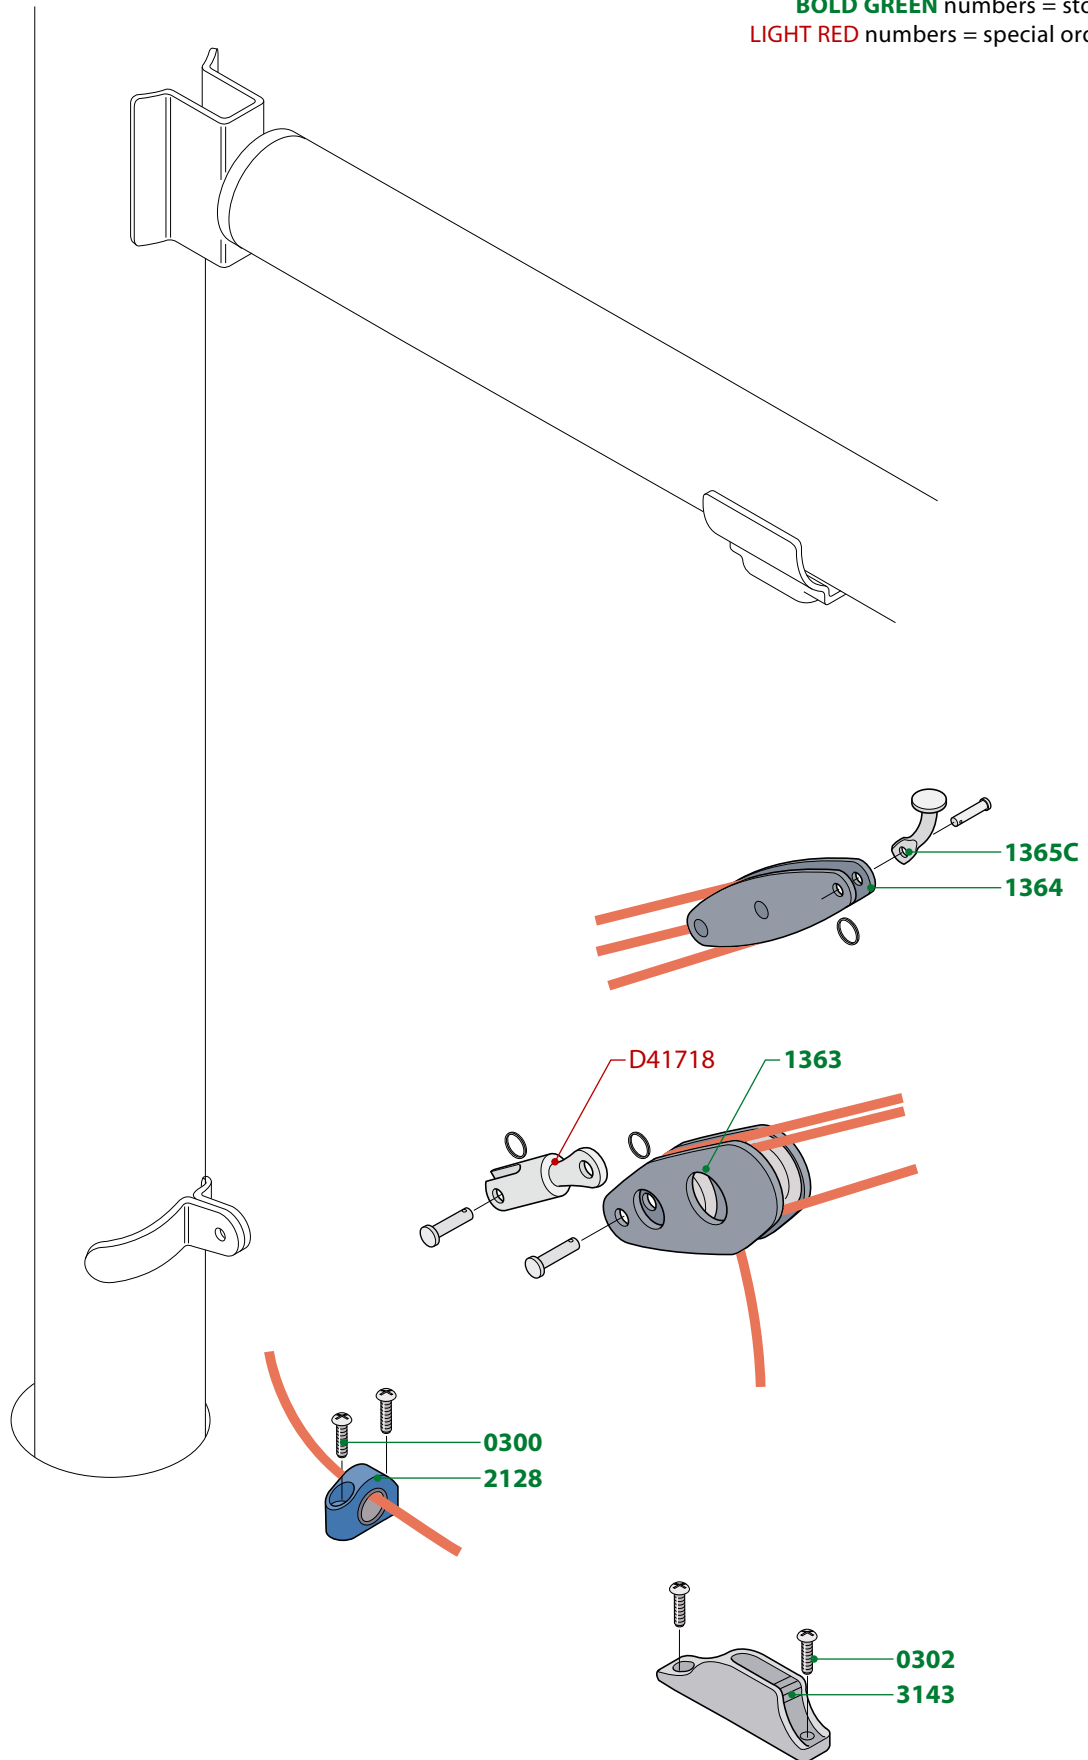

BOLD GREEN numbers = stock item
LIGHT RED numbers = special order item